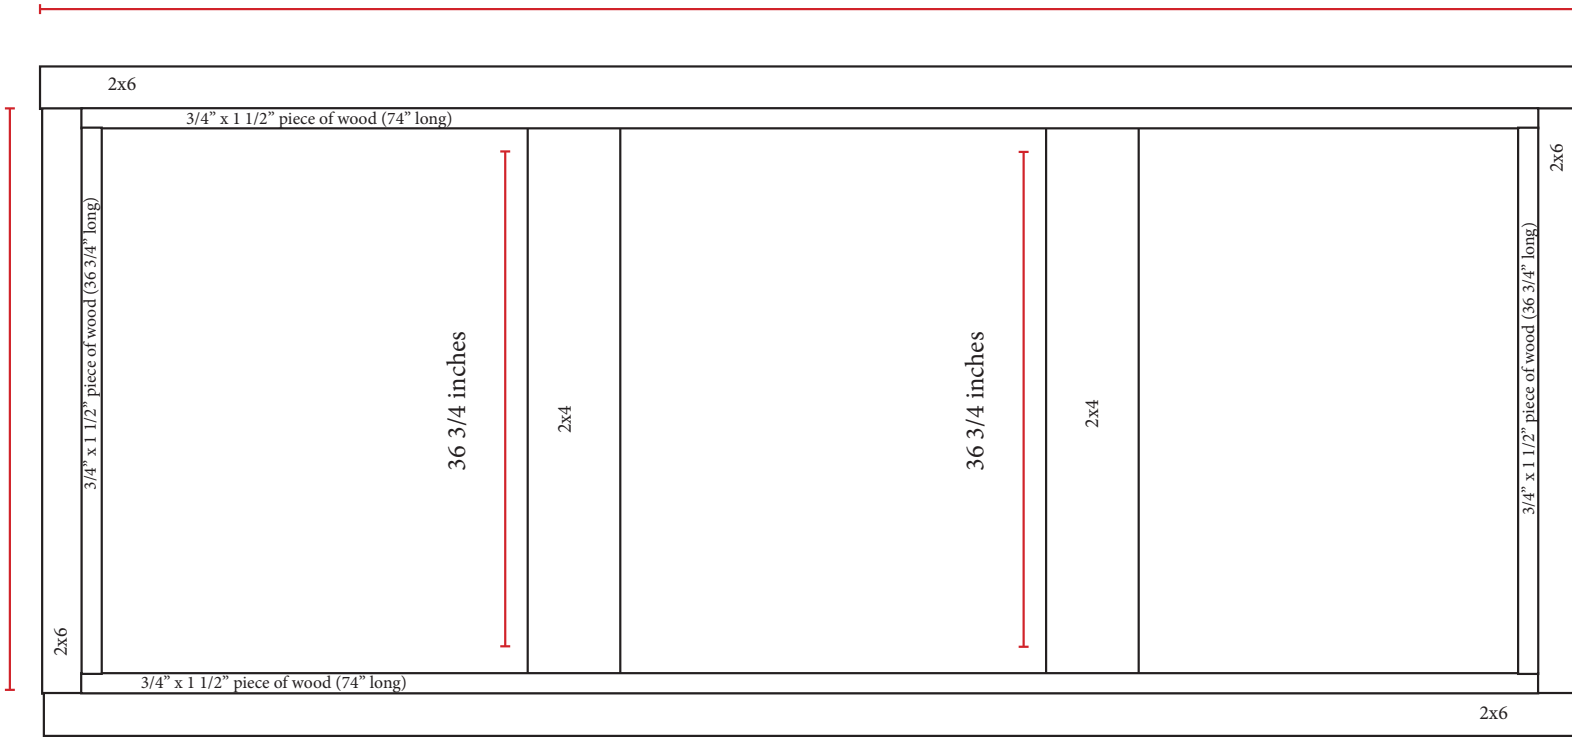

78 inches

38 1/4 inches

**Loft Bed Frame**

74 inches

38 inches

**Standard Twin  
Mattress**